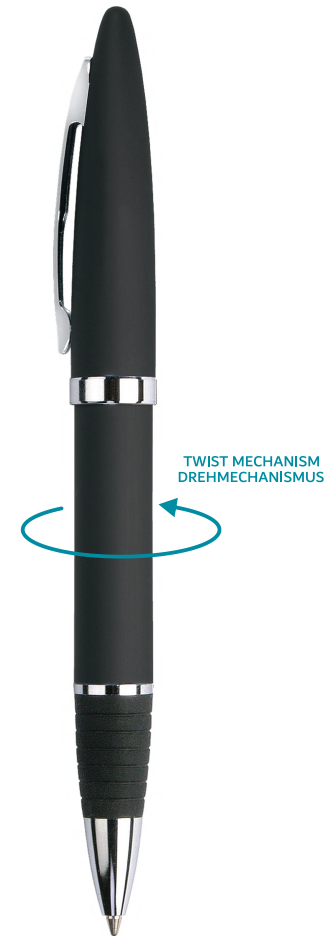

TWIST MECHANISM
DREHMECHANISMUS

MIRROR EFFECT ENGRAVING
SPIGELGRAVUR

Made from aluminium